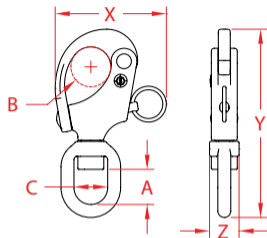

HEAVY DUTY SWIVEL SNAP SHACKLE

316 STAINLESS STEEL

Import

Precision
Cast

ITEM	A	B	C	X (height)	Y (length)	Z (width)	WLL (lb)	WT (lb)	PACKAGING TYPE	EACH (qty)	INNER (qty)	CARTON (qty)	UPC
S0157-HD02	0.71"	0.80"	0.67"	2.15"	3.62"	0.57"	1,500	0.25	POLYBAG	1	10	150	791506068365

NOTE:

ALL DIMENSIONS ARE NOMINAL (+/- 3%) AND ARE SUBJECT TO CHANGE WITHOUT NOTICE.